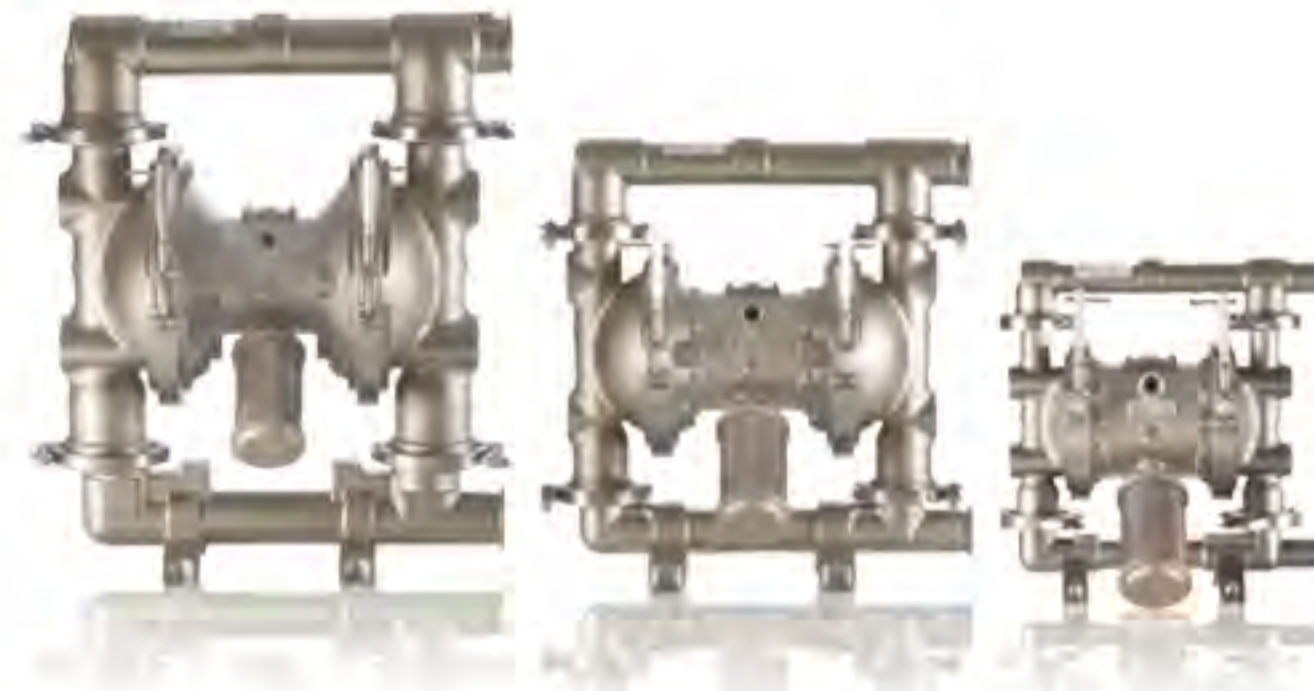

SANITARY AND PROCESS PRODUCTS AND SERVICES

Saniforce Piston Pumps

- Saniforce 6:1 Piston Pumps
 - Flow Rates up to 4 gpm
 - 600 psi maximum pressure rating
- Saniforce 5:1 Piston pumps
 - Flow rates up to 14 gpm
 - 400 psi maximum pressure rating
- Saniforce 12:1 Piston Pumps
 - Flow Rates up to 8.5gpm
 - 1,200 psi maximum pressure rating

Saniforce Air Operated Double Diaphragm Pumps

- Saniforce 1040 AODD Pumps
 - Flow rates up to 40 gpm
 - 1.5" Tri-clamp connections
- Saniforce 2150 AODD pumps
 - Flow rates up to 90 gpm
 - 2.0" Tri-clamp connections
- Saniforce 2150 AODD Pumps
 - Flow Rates up to 150 gpm
 - 2.5" Tri-clamp connections
- Saniforce 1590 High Sanitation AODD Pumps
 - Flow rates up to 90 gpm
 - 2.0" Tri-clamp connections
- Saniforce 3150 High Sanitation Pumps
 - Flow Rates up to 150 gpm
 - 4.0" Tri-clamp connections

Saniforce Drum Unloaders

- Modular design
 - Stainless steel ram frames
 - Enclosed or exposed controls
 - Piston or AODD pumps
- Inflatable wiper seals

SANITARY AND PROCESS PRODUCTS AND SERVICES

Sanitary 5-Gallon Pail Unloaders

Large Bin and Container Unloaders

Tailored Unloading Systems

Value Added Features

Hydra-Clean Pressure Washers

- Features Graco's Saniforce 6:1 Piston Pumps
 - Flow rates up to 4 gpm
 - 600 psi maximum pressure rating
- Portable or stationary models
- Exposed or wash down controls
- Inflatable wiper plates
- Additional optional safety features