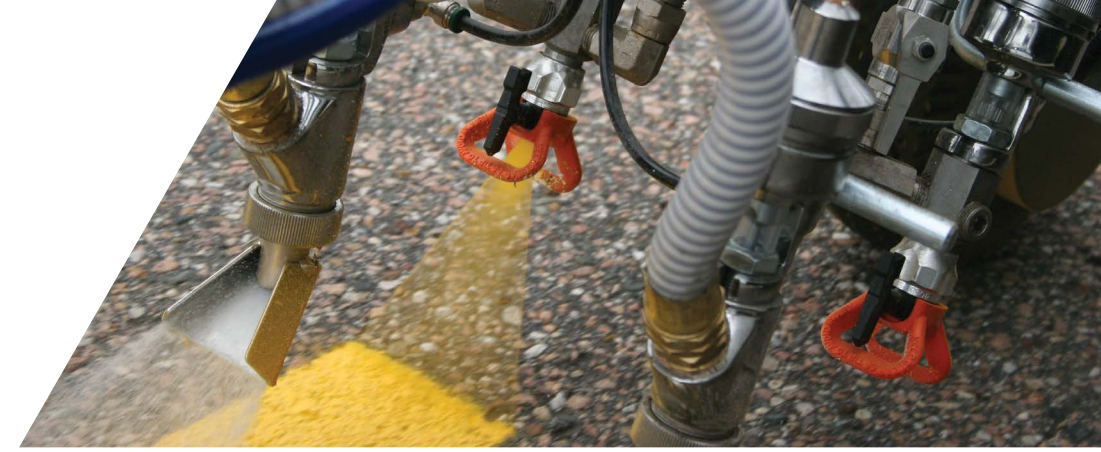

ROADLAZER ROADPAK

CUSTOMIZE YOUR ROADPAK SYSTEM

Graco offers you a simple and fast way to order a custom RoadPak System to meet your striping needs — now and in the future. Design your own striping system by following the Easy-to-Design steps below.

CHOOSE YOUR ROADPAK SYSTEM

PART #	DESCRIPTION
25M701	1-Pump, 5 GPM RoadPak System w/ 450 lb bead tank
25M703	2-Pump, 5 GPM RoadPak System w/ 450 lb bead tank
25M704	2-Pump, 5 GPM RoadPak System w/ 1350 lb bead tank
25M706	2-Pump, 10 GPM RoadPak HD System w/ 1350 lb bead tank

CHOOSE YOUR GUN ARM MOUNTING SYSTEM

PART #	DESCRIPTION
24G626	Single Hitch Mounting Frame
24G627	Slide-In Mounting Frame

CHOOSE YOUR GUN ARM

PART #	DESCRIPTION
25M708	1-Pump, 2-Gun RoadPak Gun Arm
25M709	2-Pump, 2-Gun RoadPak Gun Arm
25M710	2-Pump, 3-Gun RoadPak HD Gun Arm (includes 2nd wheel and longer gun mount bar)
25D642	RoadPak Additional Gun Kit

CHOOSE YOUR CONTROL SYSTEMS

PART #	DESCRIPTION
25M711	RoadPak Advanced Controller
25M716	Rear Seat Kit
25M712	Steerable Carriage Kit
25M713	Gun Lift/Winch Kit

CHOOSE YOUR ALIGNMENT SYSTEMS

PART #	DESCRIPTION
24G633	RoadView HD Camera System
24H555	16 mm HD Camera Kit
24H612	RoadPak HD Monitor Kit
24G634	Simple Guide System
241880	Articulating Pointer
17U930	LazerGuide 3000 Long-Line Laser

CHOOSE YOUR FLUID MANAGEMENT ACCESSORIES

PART #	DESCRIPTION
24G766	RPS 2900 Complete Pump Kit
24G769	33 Gallon (125 Liter) Paint/Water Tank
24J149	Bottom Feed Fittings Kit (for Paint Tank)
24H585	RoadPak Accessory Frame Kit (for use with two 450 lb bead tanks or two 33 gallon paint/water tanks or one of each)
24G778	RoadPak Stencil Gun Kit
239934	Paint Transfer Kit
239935	Paint Drum Agitator Kit
24G774	RoadPak Y-Strainer Kit
24G777	Solvent Siphon Kit
25D643	Pressure Balance Kit

CHOOSE YOUR BEAD MANAGEMENT ACCESSORIES

PART #	DESCRIPTION
24G765	RoadPak 450 lb Bead Tank
24H585	RoadPak Accessory Frame Kit (for use with two 450 lb bead tanks or two 33 gallon paint/water tanks or one of each)
25D641	RoadPak 1350 lb Bead Tank (without frame)
24G775	RoadPak Double Drop Kit
238957	Hand Bead Gun Kit