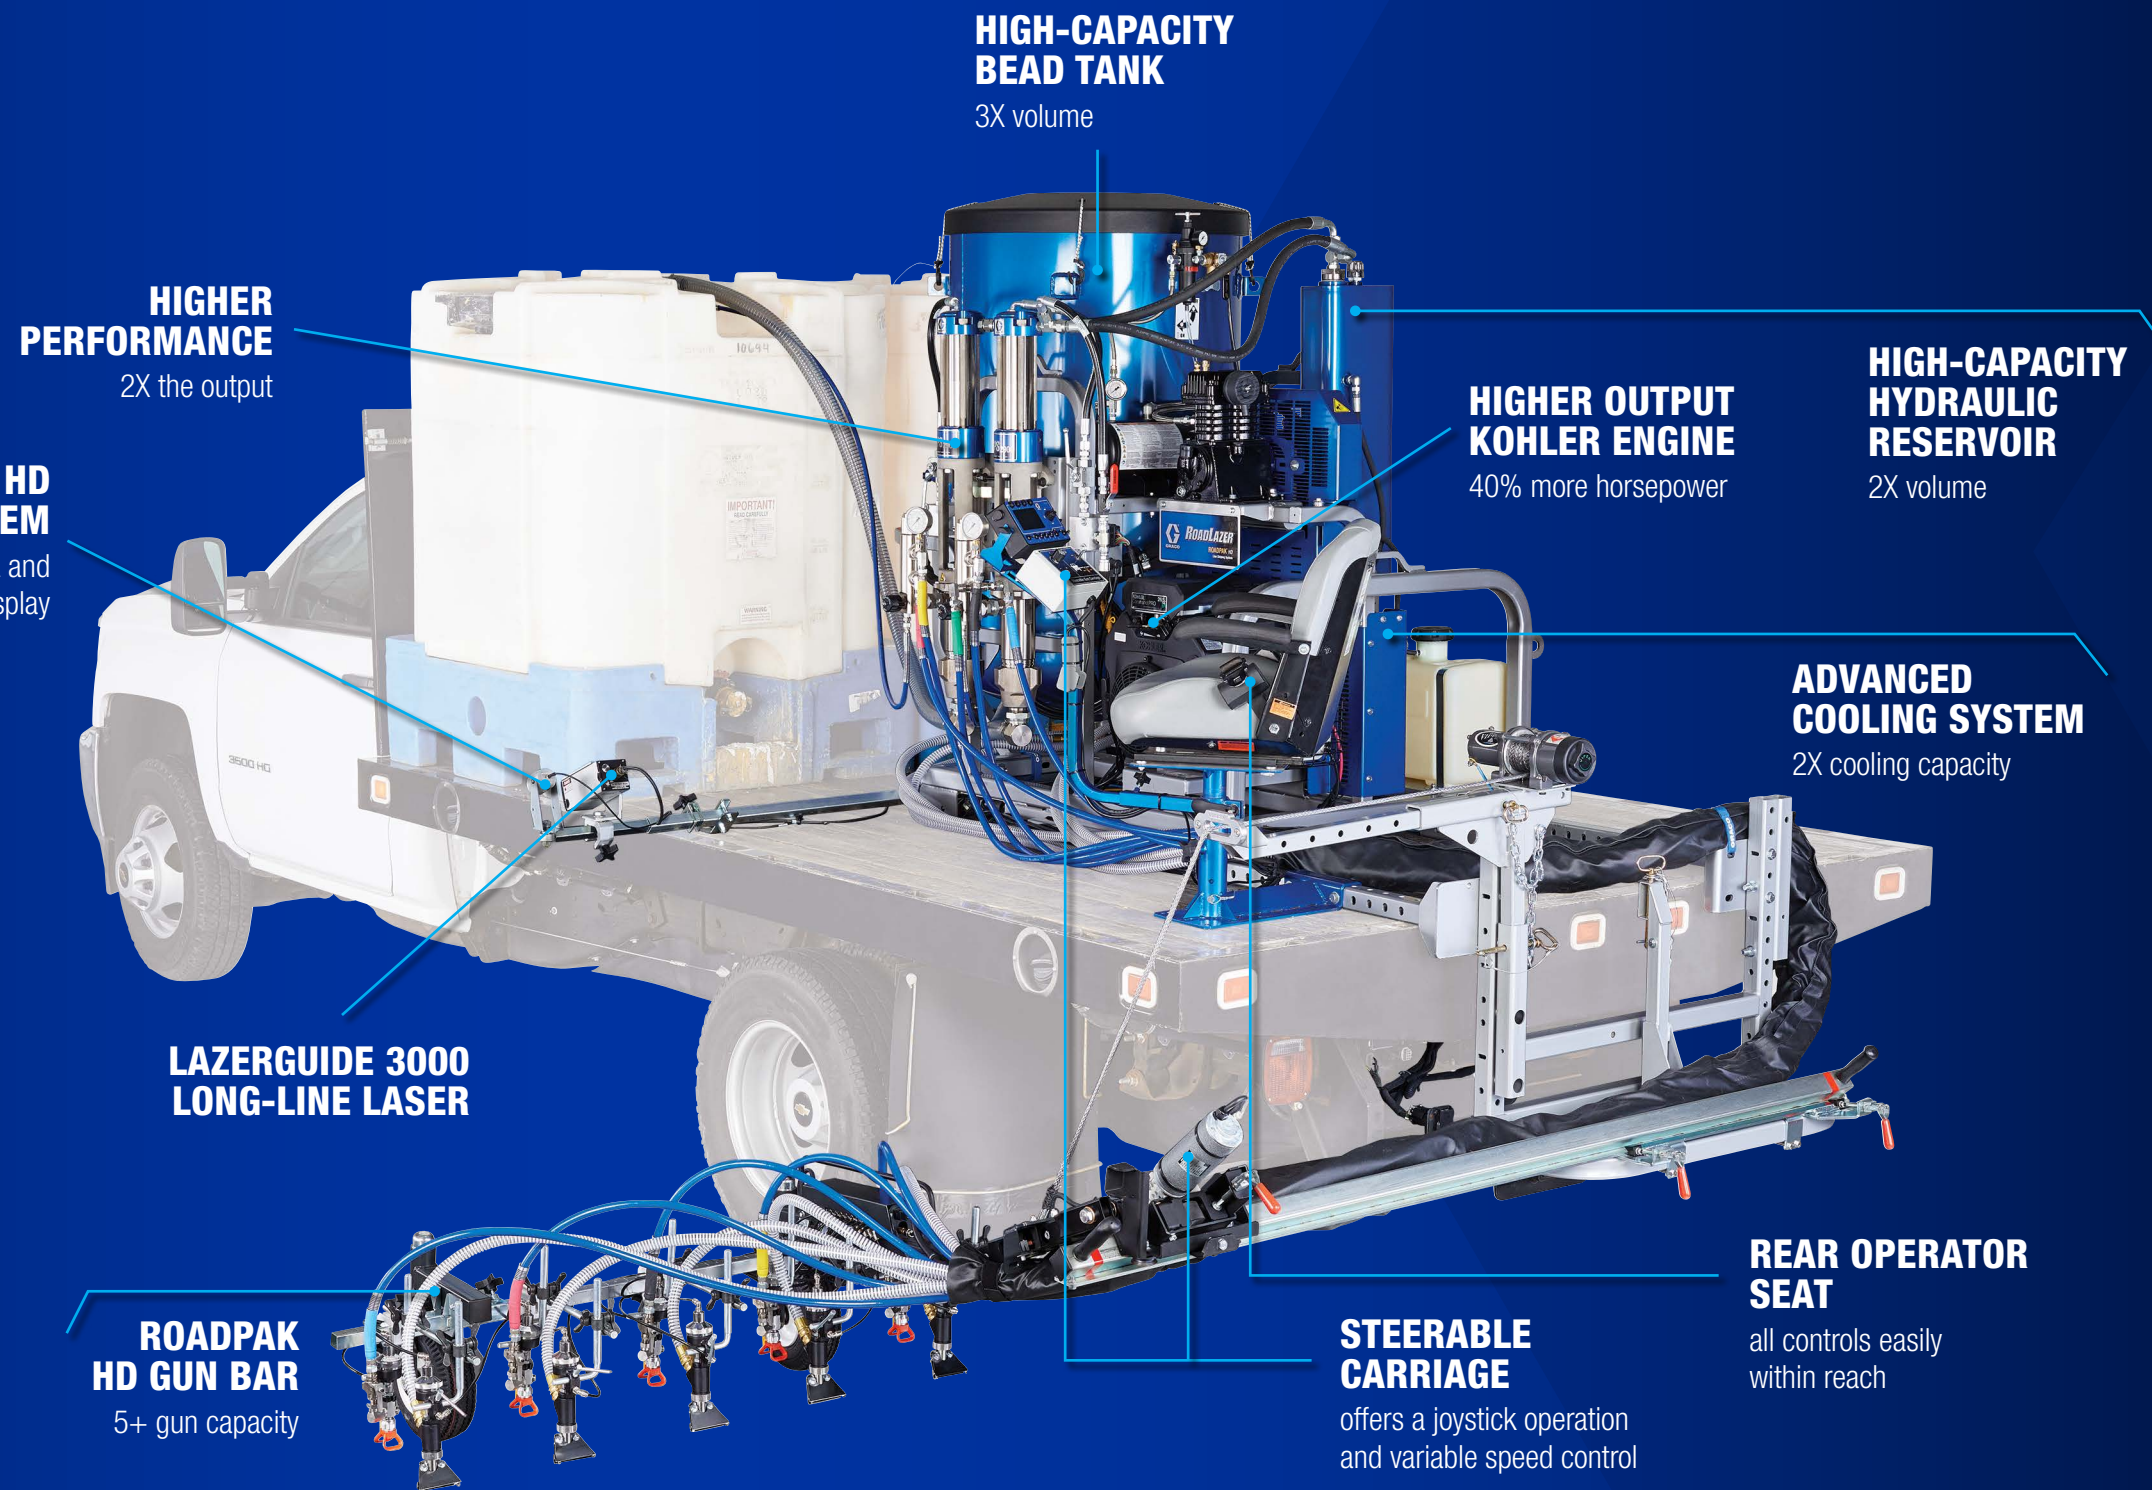

Higher Output

- 10 gpm system supports 5+ guns
- High-capacity 1,350 lb bead tank

PATENT PENDING

MORE ACCURATE LINES

Steerable Carriage

- Joystick controller and variable speed adjustment
- Driver can focus on the road while a second operator focuses on striping

PATENT PENDING

5+ GUN CAPACITY

RoadPak HD Gun Bar

- 5 spray guns/5 bead guns
- EasyMark™ system allows for quick movement of guns

EASIER, LASER-STRAIGHT LINES

LazerGuide™ 3000 Long-Line Laser

- Improve productivity and accuracy on long-line applications
- Extend reference point up to 30 feet—not possible with a mechanical pointer
- Just line it up and go

**ADVANCED
COOLING
SYSTEM**
2X cooling capacity

KOHLER® POWER
19 HP Engine

**ROADPAK
GUN BAR**
3-gun capacity and
toolless gun adjustments

**ADJUSTABLE GUN
ARM BEAM**
fits a variety of trucks and
can be easily moved from left
side to right side of truck

ROADPAK HD SYSTEM

HIGH-OUTPUT AIRPORT SOLUTION

Graco took the RoadPak to a whole new level with the RoadPak HD. With double the output and the ability to stripe with 5 or more guns, this is a high-productivity striping machine. Along with these performance improvements, there are also many other upgrades that will increase your productivity while increasing your line accuracy.