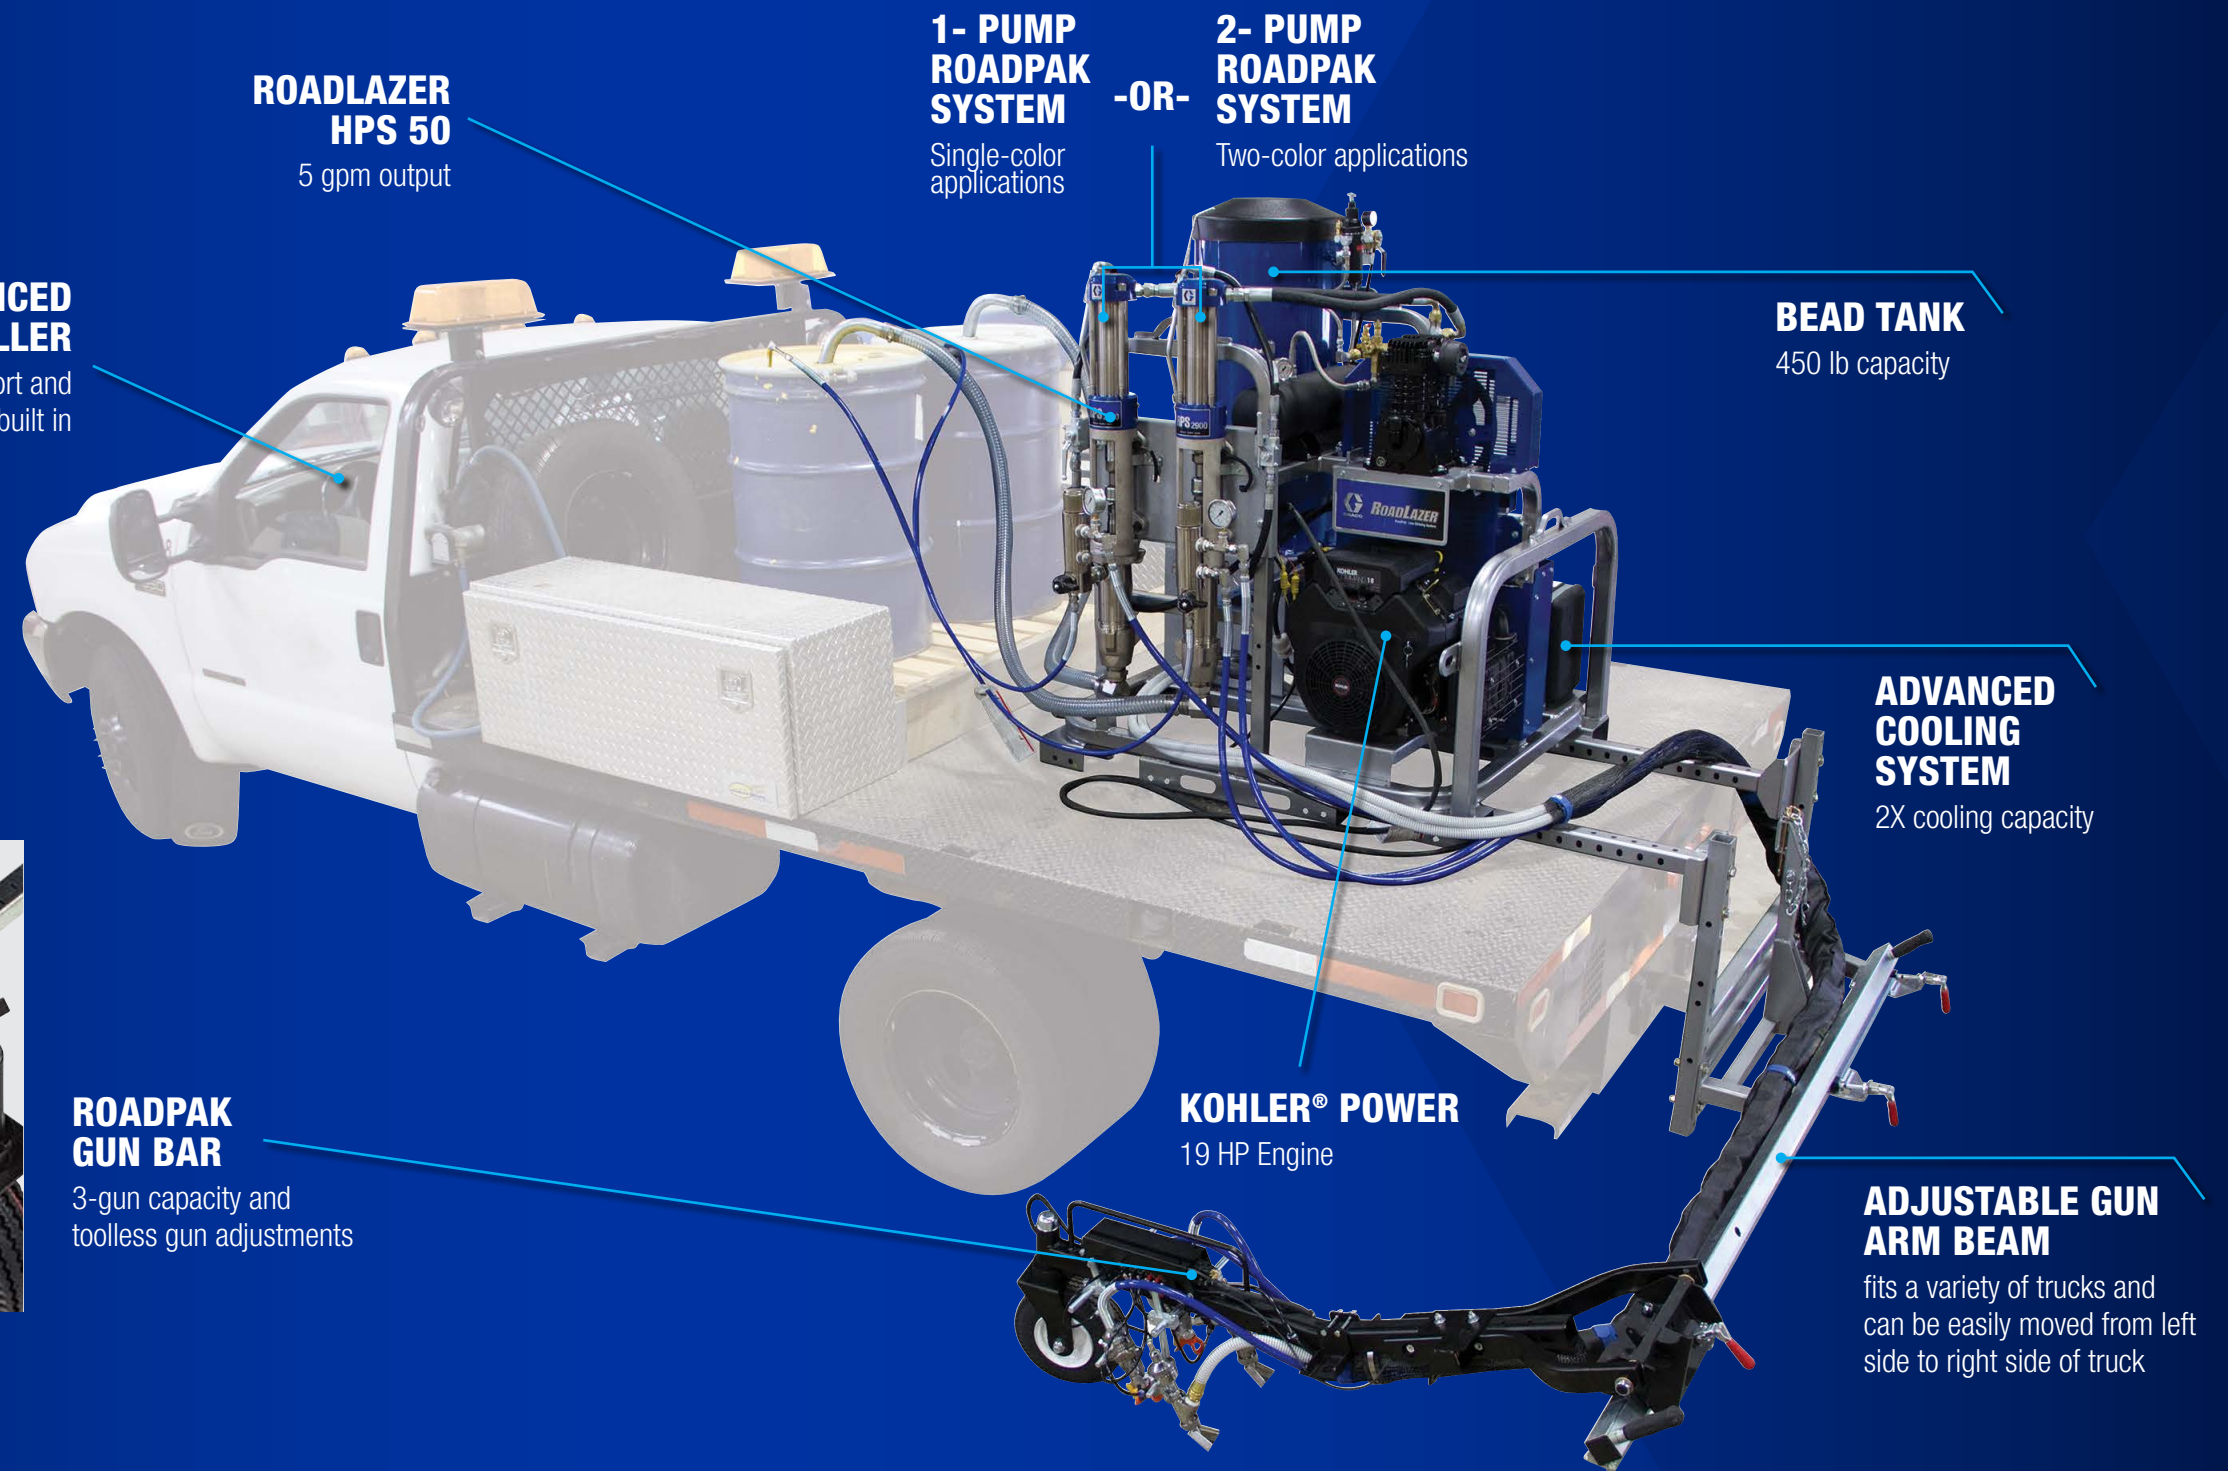

Higher Output

- 10 gpm system supports 5+ guns
- High-capacity 1,350 lb bead tank

PATENT PENDING

MORE ACCURATE LINES

Steerable Carriage

- Joystick controller and variable speed adjustment
- Driver can focus on the road while a second operator focuses on striping

PATENT PENDING

5+ GUN CAPACITY

RoadPak HD Gun Bar

- 5 spray guns/5 bead guns
- EasyMark™ system allows for quick movement of guns

EASIER, LASER-STRAIGHT LINES

LazerGuide™ 3000 Long-Line Laser

- Improve productivity and accuracy on long-line applications
- Extend reference point up to 30 feet—not possible with a mechanical pointer
- Just line it up and go

IN-CAB HD DISPLAY

Roadview HD Camera

- Allows driver to see from behind the paint and bead guns
- Easily match up old stripes

ROADPAK SYSTEM

VERSATILE ROAD STRIPING SOLUTION

With its modular design, the Graco RoadLazer RoadPak System is designed to be as easy to use as a walk-behind striper. The RoadPak System's high productivity means that you can stripe with high production speeds normally only found on Long-Line trucks.

- Modular design allows you to expand — adding paint and bead tanks
- Small frame size allows it to fit almost anywhere — from the back of a pickup or flatbed truck to the bed of a utility vehicle
- Heavy-duty steel frame is built to last