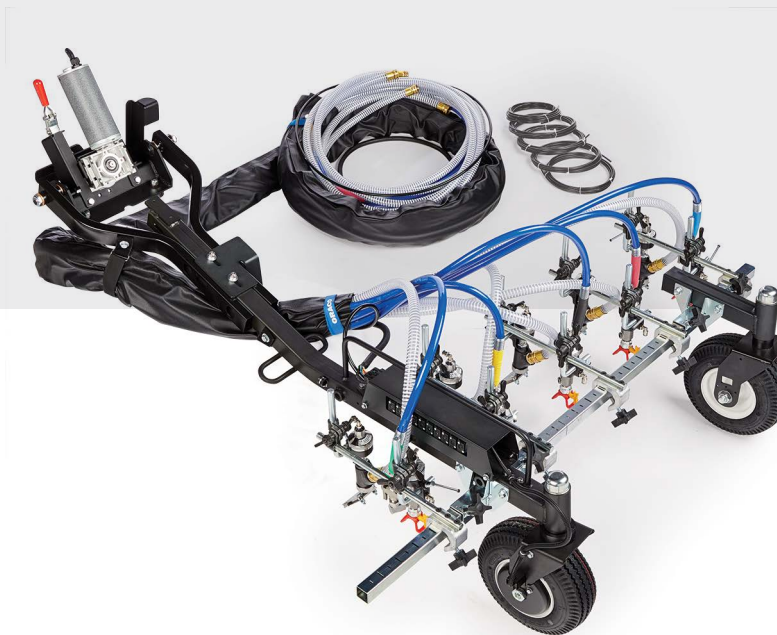

COMPLETE BEAD COVERAGE

Double Acting Bead Guns

- Fully covers the paint line with beads
- Start and stop lines are matched
- 0-40 lb per minute

Graco offers a teardrop needle design so beads flow smoothly around the needle surface, limiting turbulence (bead chatter) within the gun for extended life.