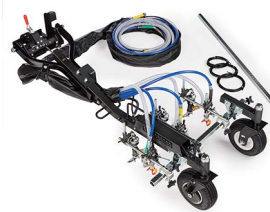

RoadPak HD Gun Arm

CHOOSE YOUR GUN ARM

PART #	DESCRIPTION
25M708	1-Pump, 2-Gun RoadPak Gun Arm
25M709	2-Pump, 2-Gun RoadPak Gun Arm
25M710	2-Pump, 3-Gun RoadPak HD Gun Arm (includes 2nd wheel and longer gun mount bar)
25D642	RoadPak Additional Gun Kit