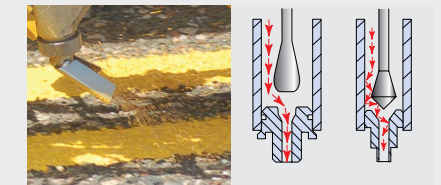

EasyMark™ Gun Adjustment System

- 100% toolless system for quick adjustments
- Guide market system for easy gun alignment

DELIVER MORE ACCURATE LINES

Rear Seat with Steerable Carriage

- Joystick controller and variable speed adjustment
- Allows driver to focus on the road while a second operator focuses on striping

CRISP STARTS AND STOPS EVERY TIME

Double Acting Paint Spray Gun

- Perfectly synchronized double line striping
- Air-assisted shutoff ensures crisp drip-free results

COMPLETE BEAD COVERAGE

Double Acting Bead Guns

- Fully covers the paint line with beads
- Start and stop lines are matched
- 0-40 lb per minute

Graco offers a teardrop needle design so beads flow smoothly around the needle surface, limiting turbulence (bead chatter) within the gun for extended life.