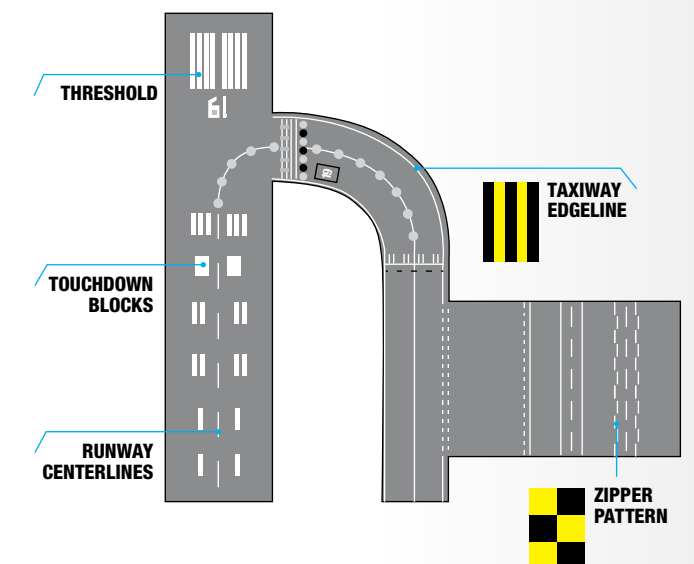

QUICK GUN ACTIVATION AND CONTROL

5-Gun Toggle Control

- Individual toggle switches provide independent control of each gun
- Spend less time setting up and more time putting down lines

ROAD MARKINGS

Highway Edgelines

Highway Centerlines

Highway Centerlines w/ Reflective Markers

Interstate Lane Markings w/ Shadow Lines

AIRPORT PATTERNS

ROADLAZER ROADPAK

16 READY-TO-STRIPE SYSTEMS

Select the right preconfigured system for your jobs — now and in the future. With the modular design of the RoadPak System, you can be assured of fast installation of your new striping system. Plus, with the plug-and-play style connections, you'll see just how easy we've made it to install.