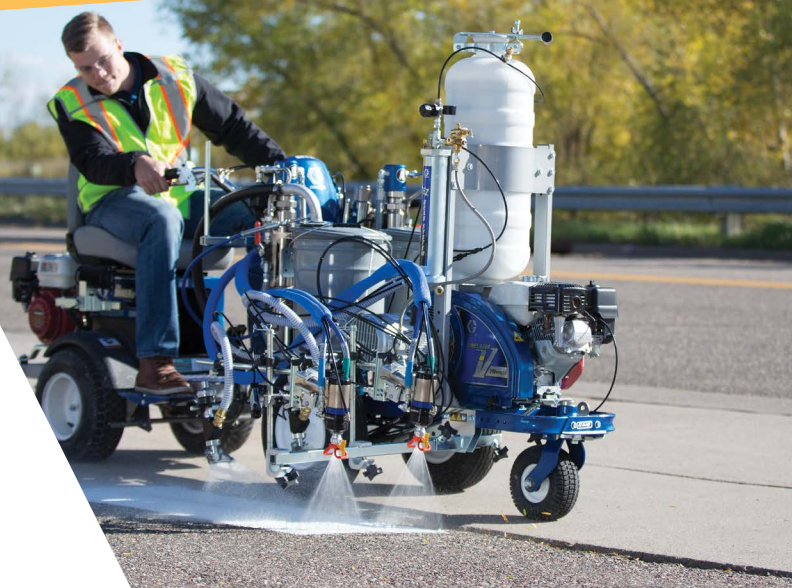

LINELAZER® V 200 MMA 1:1

The Graco LineLazer 200 MMA 1:1 delivers superior performance that guarantees ratio assurance in a compact, affordable package.

Ideal for a Variety of MMA Applications:

- ▶ High-Traffic Areas
- ▶ Intersections
- ▶ Busy Streets/Highways
- ▶ Bike and Pedestrian Lanes

Proven Quality. Leading Technology.
Learn more at graco.com/MMA

Compact Solution for Faster MMA Applications at a Lower Cost

Precise MMA 1:1 Ratios

- Innovative Flow Divider guarantees equal material flow of each component
- Built-in bypass valve for independent pump operation

Real-Time Job Performance Data

LiveLook™ Display with SmartControl™

- Tracks all aspects of your job
- USB download for proof-of-job performance

Graco Fusion® PC Air-Purge Gun mixes materials "at the gun"

Instant air purge after every line

- Clears all material in the mixing chamber and eliminates buildup of material on the tip
- ProConnect® design for fast and easy service
- RAC® 5 SwitchTips™ for easy clearing of a tip clog